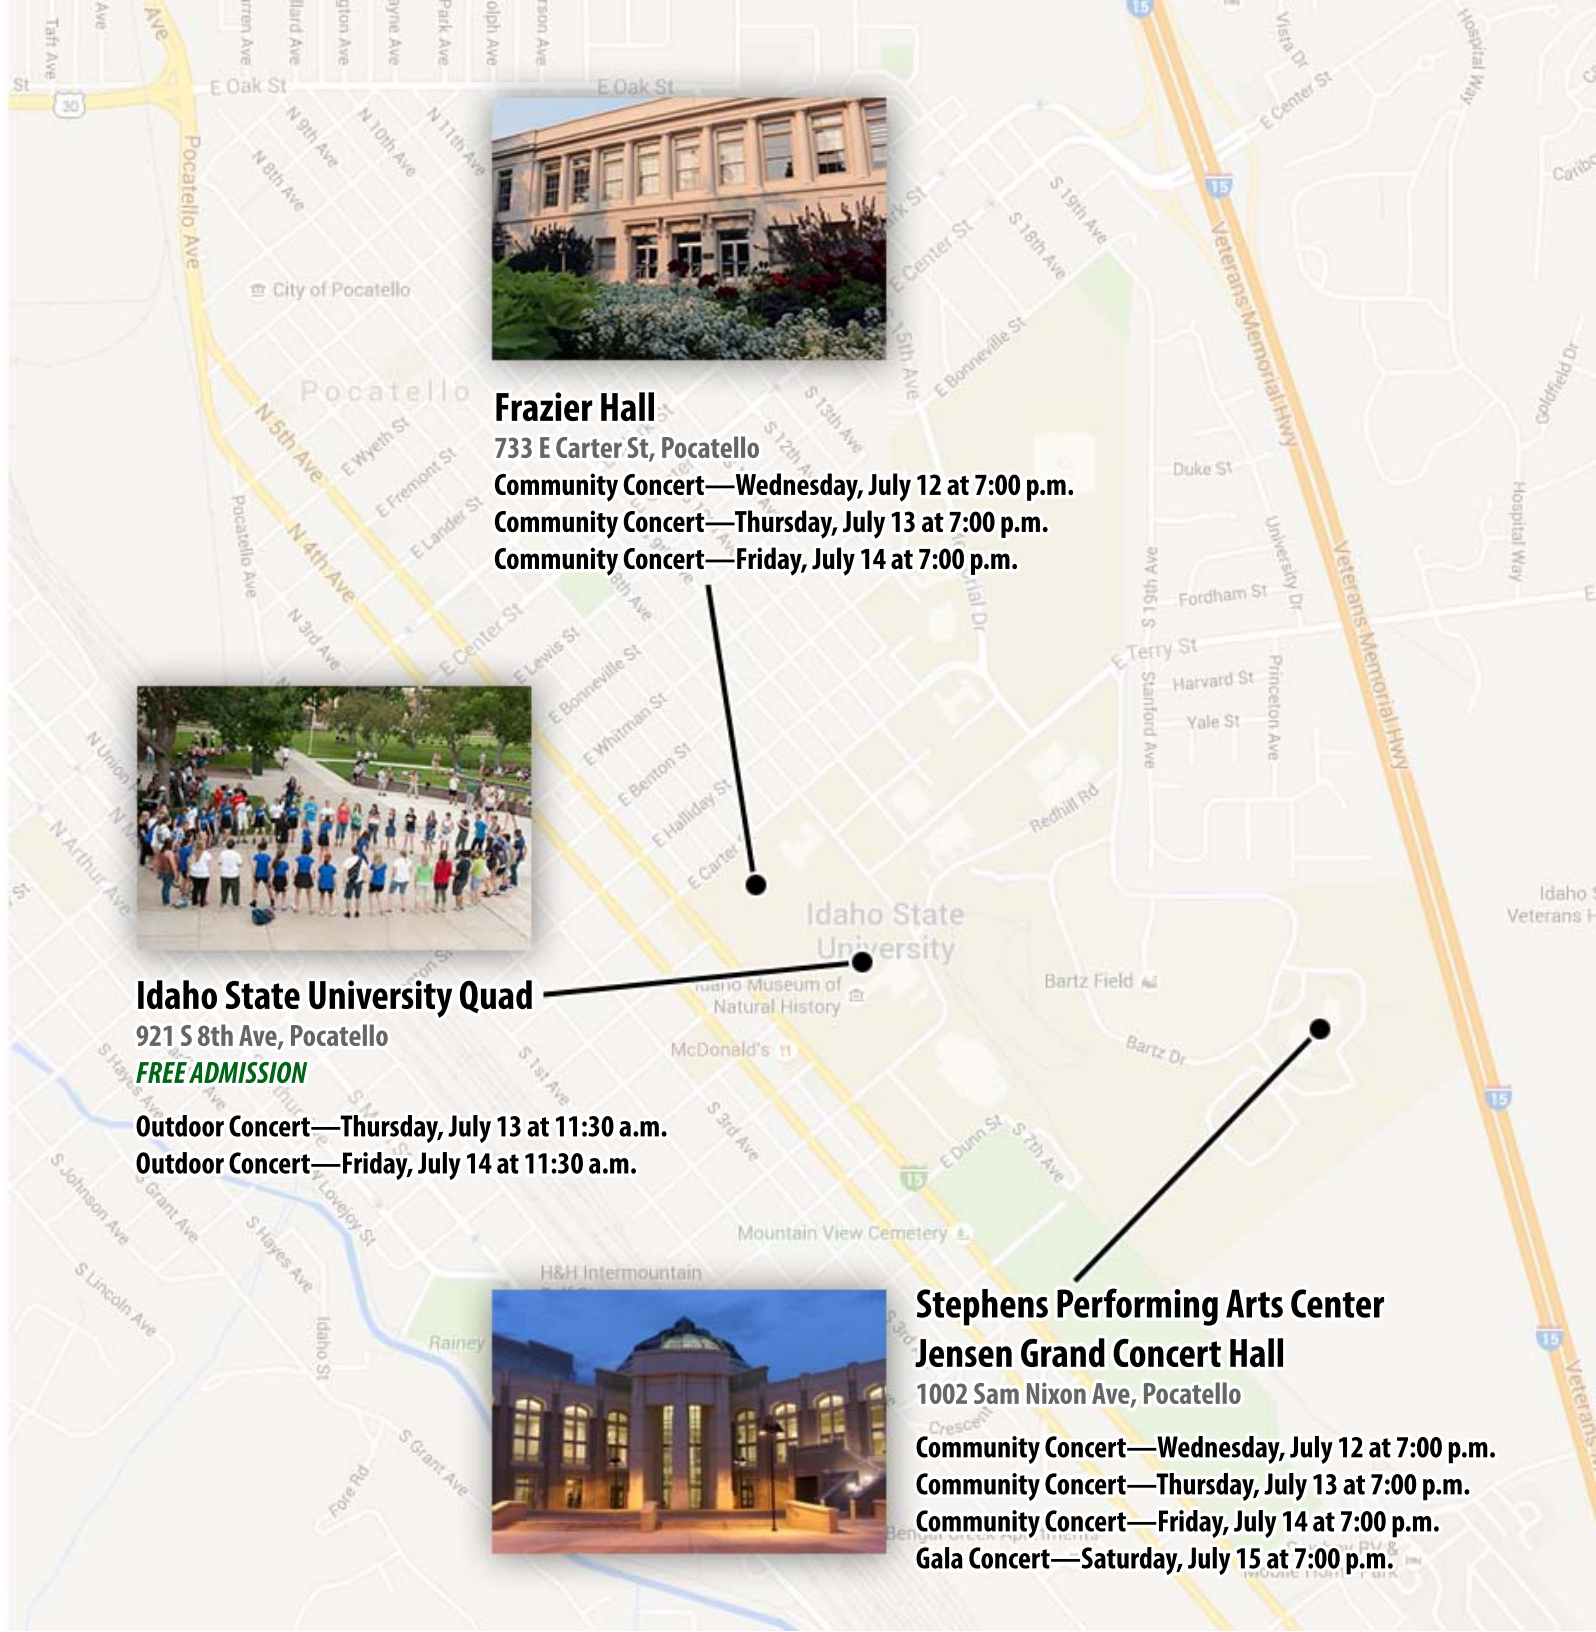

### Ticket Prices

- \$10.00 Individual, Single Concert
- \$30.00 Individual, All Concerts
- \$30.00 Family, Single Concert
- \$50.00 Family, All Concerts

### Full Concert Schedule

[idahointerchoralfest.org/schedule](http://idahointerchoralfest.org/schedule)

**Frazier Hall**  
733 E Carter St, Pocatello  
Community Concert—Wednesday, July 12 at 7:00 p.m.  
Community Concert—Thursday, July 13 at 7:00 p.m.  
Community Concert—Friday, July 14 at 7:00 p.m.

**Idaho State University Quad**  
921 S 8th Ave, Pocatello  
**FREE ADMISSION**  
Outdoor Concert—Thursday, July 13 at 11:30 a.m.  
Outdoor Concert—Friday, July 14 at 11:30 a.m.

**Stephens Performing Arts Center  
Jensen Grand Concert Hall**  
1002 Sam Nixon Ave, Pocatello  
Community Concert—Wednesday, July 12 at 7:00 p.m.  
Community Concert—Thursday, July 13 at 7:00 p.m.  
Community Concert—Friday, July 14 at 7:00 p.m.  
Gala Concert—Saturday, July 15 at 7:00 p.m.